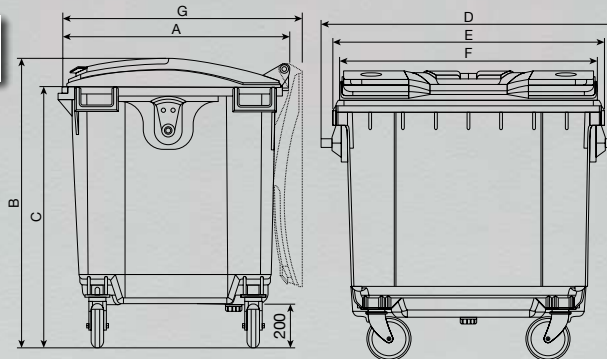

CASSONETTI 4 ruote 1100 litri

A	1070
B	1344
C	1280
D	1370
E	1270
F	1200
G	1127
PESO / WEIGHT	50 Kg

Cassonetto carrellato 4 ruote capacità 1100 litri con coperchio piano

Prodotto realizzato in HDPE (polietilene alta densità) 100% riciclabile stabilizzato UV per utilizzo in ambienti esterni. Capacità di carico max 510 kg. Predisposto per presa frontale a pettine a norma DIN, dotato di quattro ruote girevoli (due delle quali con freno) con battistrada in gomma diametro 200. Grande maneggevolezza, assenza di bordi taglienti e spigoli smussati. Dotato di maniglie ergonomiche per la movimentazione, tappo sul fondo per una corretta pulizia e sanificazione.

Coperchio piano con apertura a libro ed impugnatura a labbro e bordo anti infiltrazione.

Elevata resistenza meccanica ed agli agenti chimici. Disponibile in 4 colori.

Disponibile versione bicolor con vasca di colore grigio e coperchi in 3 colori differenti.

Four-wheeled 1100 liter mobile waste bin for differential refuse collection with flat lid

Product made of 100% recyclable HDPE (high density polyethylene), UV stabilized for outdoor use.

Max load capacity 510 kg. Prepared for DIN standard frontal socket, equipped with four 200 mm diameter rubber caster wheels (two of them with braking system). Easy handling, ergonomic handles, rounded corners and edges.

Equipped with ergonomic handles for handling, cap on the bottom for proper cleaning and sanitization.

Flat lid with book opening and lip handle and anti-infiltration edge, seat for microchip housing.

High mechanical and chemical resistance. Available in 4 colors.

Bicolor available with grey body and lid in 3 different colors.

TÜV Rheinland®

UNI EN 840
Certificato
Certified