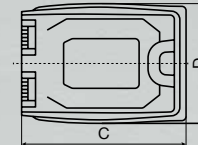

PESO / WEIGHT 15,5 Kg

PRODOTTI IN
MATERIALE
RICICLABILE